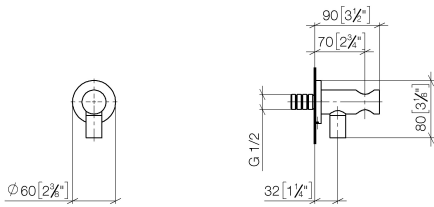

28 490 660

- 3/8" shower outlet
- rosette Ø 60 mm
- 1/2" connection
- WRAS

Intrinsic protection against back flow.

Fits: TARA, VAIA, META

	Brushed Light Gold	28 490 660-27
	Chrome	28 490 660-00
	Brushed Platinum	28 490 660-06
	Platinum	28 490 660-08
	Dark Chrome	28 490 660-19
	Light Gold	28 490 660-26
	Brushed Durabrass (23kt Gold)	28 490 660-28
	Matte Black	28 490 660-33
	Brushed Bronze	28 490 660-42
	Brushed Champagne (22kt Gold)	28 490 660-46
	Champagne (22kt Gold)	28 490 660-47
	Cyprum	28 490 660-49
	Brushed Chrome	28 490 660-93
	Brushed Dark Platinum	28 490 660-99

28 490 660

mm [inches]

Flow rate chart

28 490 660

Parts for other finishes can be found here: [Chrome](#)

Spare parts list

No.	Item Number	Name	Quantity used	Delivery time
1	90 24 03 280 00 90	nipple	1	2
2	09 30 30 037 90	screw	2	2
3	09 27 66 001-27	rosette	1	60
4	09 31 11 112 90	pin	1	60
5	09 16 01 023 90	ring	1	2
6	09 23 01 131 90	back-flow preventer	1	2
7	09 30 30 113 20 90	screw	1	2
8	09 14 10 001 90	seal	1	2
9	09 18 40 216 90	sleeve	1	2
10	09 11 03 124-27	connection	1	60
11	09 14 10 213 90	seal	1	2
12	09 24 03 279-27	nipple	1	60
13	90 21 02 069 00-27	cover	1	30