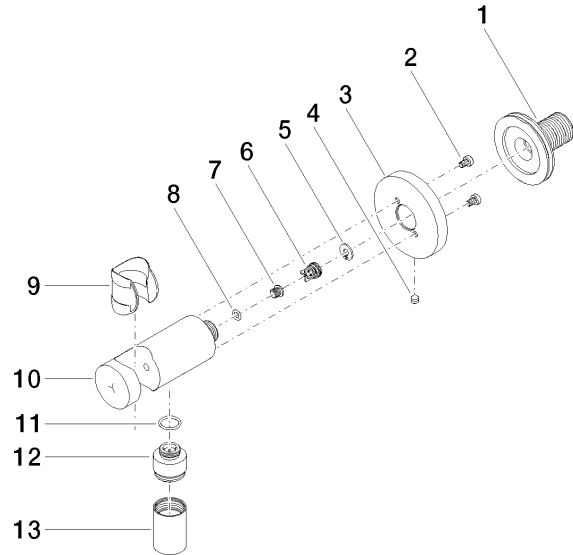

28 490 660

- 3/8" shower outlet
- rosette Ø 60 mm
- 1/2" connection
- WRAS

Intrinsic protection against back flow.

Fits: TARA, VAIA, META

	Brushed Light Gold	28 490 660-27
	Chrome	28 490 660-00
	Brushed Platinum	28 490 660-06
	Platinum	28 490 660-08
	Dark Chrome	28 490 660-19
	Light Gold	28 490 660-26
	Brushed Durabrass (23kt Gold)	28 490 660-28
	Matte Black	28 490 660-33
	Brushed Bronze	28 490 660-42
	Brushed Champagne (22kt Gold)	28 490 660-46
	Champagne (22kt Gold)	28 490 660-47
	Cyprum	28 490 660-49
	Brushed Chrome	28 490 660-93
	Brushed Dark Platinum	28 490 660-99

28 490 660

mm [inches]

Flow rate chart

28 490 660

Parts for other finishes can be found here: [Chrome](#)

Spare parts list

No.	Item Number	Name	Quantity used	Delivery time
1	90 24 03 280 00 90	nipple	1	2
2	09 30 30 037 90	screw	2	2
3	09 27 66 001-27	rosette	1	60
4	09 31 11 112 90	pin	1	60
5	09 16 01 023 90	ring	1	2
6	09 23 01 131 90	back-flow preventer	1	2
7	09 30 30 113 20 90	screw	1	2
8	09 14 10 001 90	seal	1	2
9	09 18 40 216 90	sleeve	1	2
10	09 11 03 124-27	connection	1	60
11	09 14 10 213 90	seal	1	2
12	09 24 03 279-27	nipple	1	60
13	90 21 02 069 00-27	cover	1	30