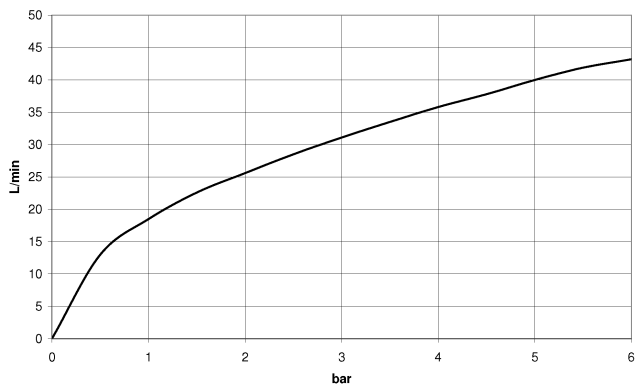

28 490 660

- 3/8" shower outlet
- rosette Ø 60 mm
- 1/2" connection
- WRAS

Intrinsic protection against back flow.

Fits: TARA, VAIA, META

	Brushed Light Gold	28 490 660-27
	Chrome	28 490 660-00
	Brushed Platinum	28 490 660-06
	Platinum	28 490 660-08
	Dark Chrome	28 490 660-19
	Light Gold	28 490 660-26
	Brushed Durabrass (23kt Gold)	28 490 660-28
	Matte Black	28 490 660-33
	Brushed Bronze	28 490 660-42
	Brushed Champagne (22kt Gold)	28 490 660-46
	Champagne (22kt Gold)	28 490 660-47
	Cyprum	28 490 660-49
	Brushed Chrome	28 490 660-93
	Brushed Dark Platinum	28 490 660-99

28 490 660

mm [inches]

Flow rate chart

28 490 660

Parts for other finishes can be found here: [Chrome](#)

Spare parts list

No.	Item Number	Name	Quantity used	Delivery time
1	90 24 03 280 00 90	nipple	1	2
2	09 30 30 037 90	screw	2	2
3	09 27 66 001-27	rosette	1	60
4	09 31 11 112 90	pin	1	60
5	09 16 01 023 90	ring	1	2
6	09 23 01 131 90	back-flow preventer	1	2
7	09 30 30 113 20 90	screw	1	2
8	09 14 10 001 90	seal	1	2
9	09 18 40 216 90	sleeve	1	2
10	09 11 03 124-27	connection	1	60
11	09 14 10 213 90	seal	1	2
12	09 24 03 279-27	nipple	1	60
13	90 21 02 069 00-27	cover	1	30